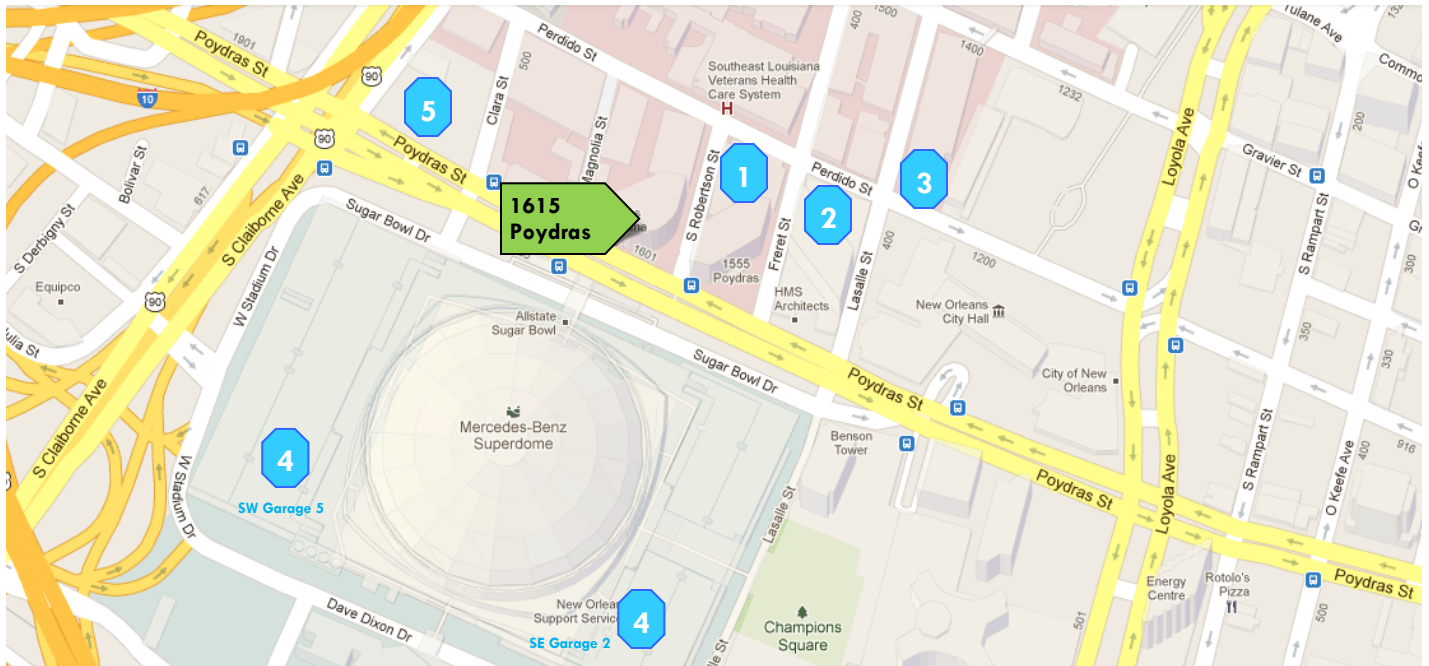

PARKING GARAGES near 1615 Poydras - Public Parking

GARAGE NAME & LOCATION	MONTHLY RATES	DAILY RATES
1 1555 POYDRAS GARAGE (585-2686) Entrances located on Perdido and on South Robertson	24hrs/7days - \$145	0 - 1 hour - \$4 1 - 2 hours - \$6 2 - 3 hours - \$8 3 - 24 hours - \$10 Early Bird - \$5
2 1515 POYDRAS GARAGE (585-2686) Entrance located on Freret Street	24hrs/7days - \$145	0 - 1 hour - \$4 1 - 2 hours - \$6 2 - 3 hours - \$8 3 - 24 hours - \$10 Early Bird - \$5
3 HEAL GARAGE (522-5128) Entrance located on LaSalle Street between Perdido & Gravier	Mon-Fri - \$110 7 days/week - \$130	0 - 2 hour - \$6 2 - 10 hours - \$9 10 - 24 hours - \$10
4 SUPERDOME GARAGE (587-3805) Entrance located on Sugar Bowl Drive	SE Gar 2: Mon-Fri - \$70-75 SW Gar 5: Mon-Fri - \$50-55 Excludes games	0 - 1 hour - \$4 1 - 2 hours - \$5 2 - 3 hours - \$6 3 - 9 hours - \$9 9 - 12 hours - \$10 12 - 24 hours - \$20 Early Bird - \$6
5 POYDRAS & CLAIBORNE LOT Entrance located on Poydras Street Go to www.PremiumParking.com to create account	Mon-Fri - \$80 Excludes games	Til 6:00pm - \$6 10 hours - \$10 24 hours - \$20

Please note: Rates subject to change. These rates quoted 02/2019.
 g:/christy/parking garages near 1615-rev 0219.pub