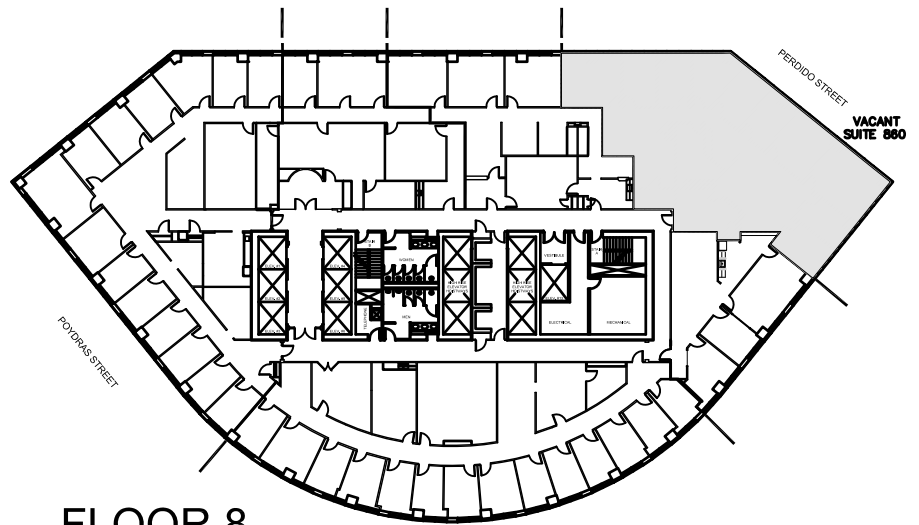

POYDRAS

FLOOR 8

SCALE: 1/16"= 1'-0"

1615 POYDRAS
NEW ORLEANS, LOUISIANA

PROJECT

SUITE 860

R.S.F.

3,890

FLOOR

8