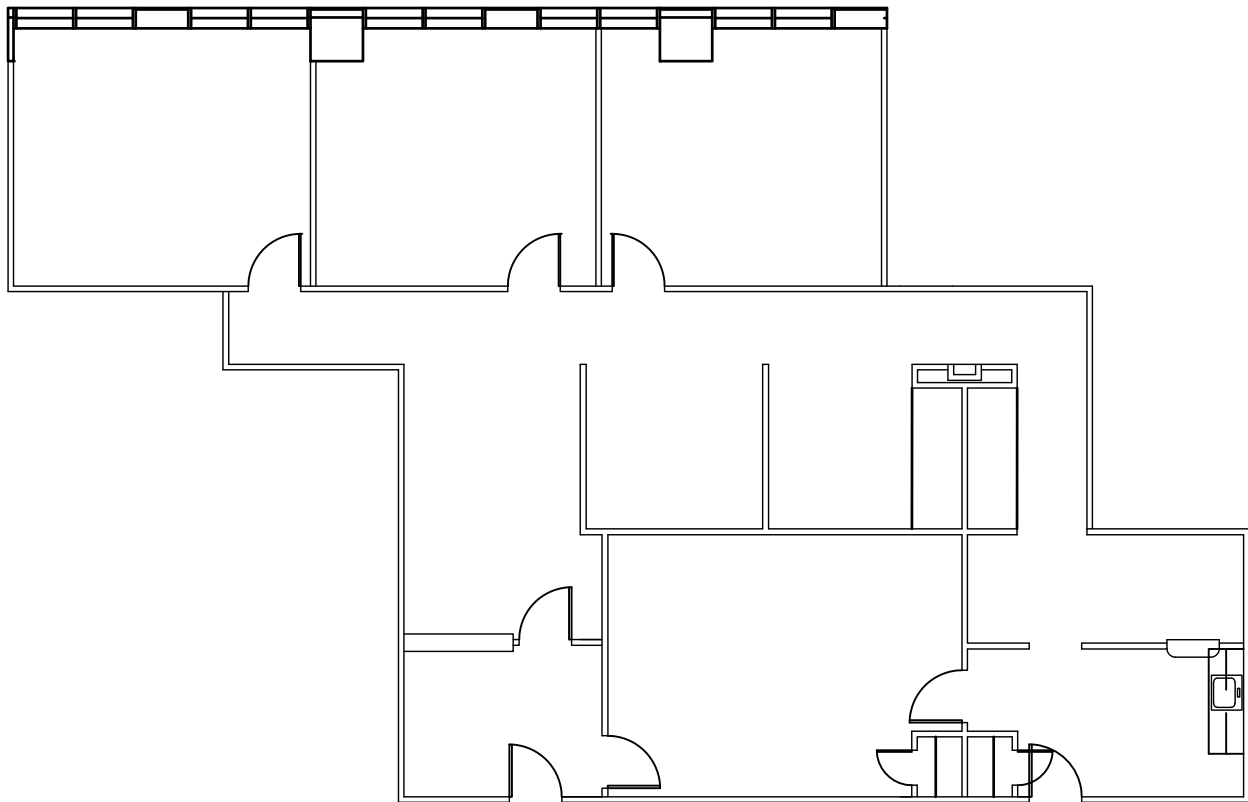

1615  
POYDRAS

KEY PLAN

SCALE: 3/32" = 1'-0"

1615 POYDRAS  
NEW ORLEANS, LOUISIANA

PROJECT

SUITE 850

R.S.F.

2,416

FLOOR

8