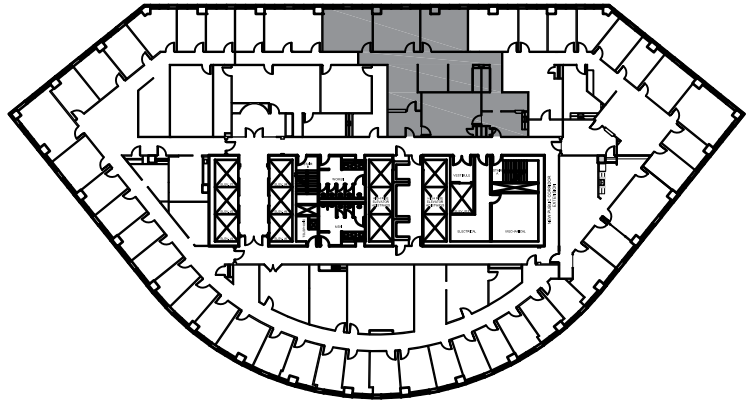

1615  
POYDRAS

KEY PLAN

SCALE: 3/32" = 1'-0"

1615 POYDRAS  
NEW ORLEANS, LOUISIANA

PROJECT

SUITE 850

R.S.F.

2,416

FLOOR

8